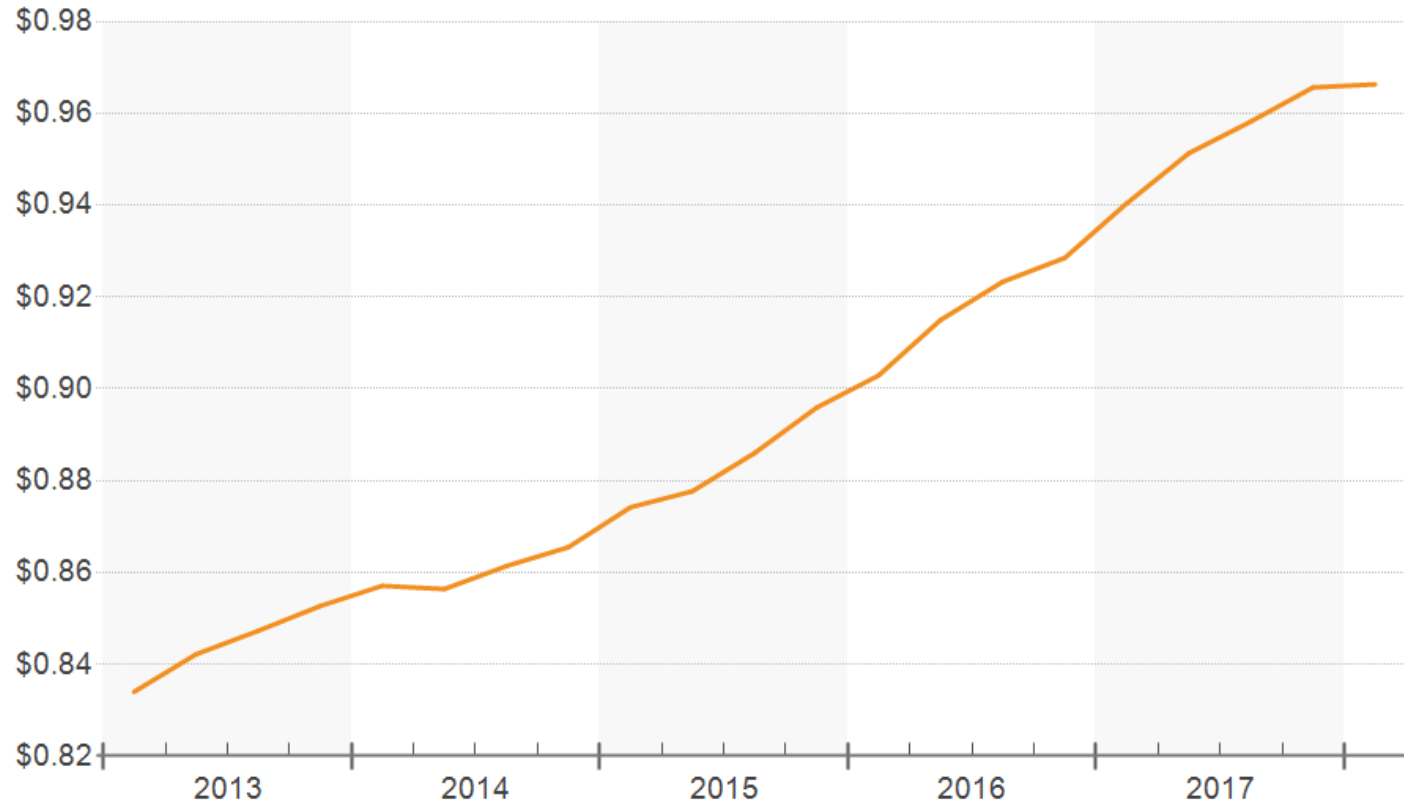

Multifamily

Chris Evans

Executive Vice President

HSL Asset Management, LLC

Vacancy Rate

CoStar

Occupancy & Rental Rate

Asking Rent Per SF