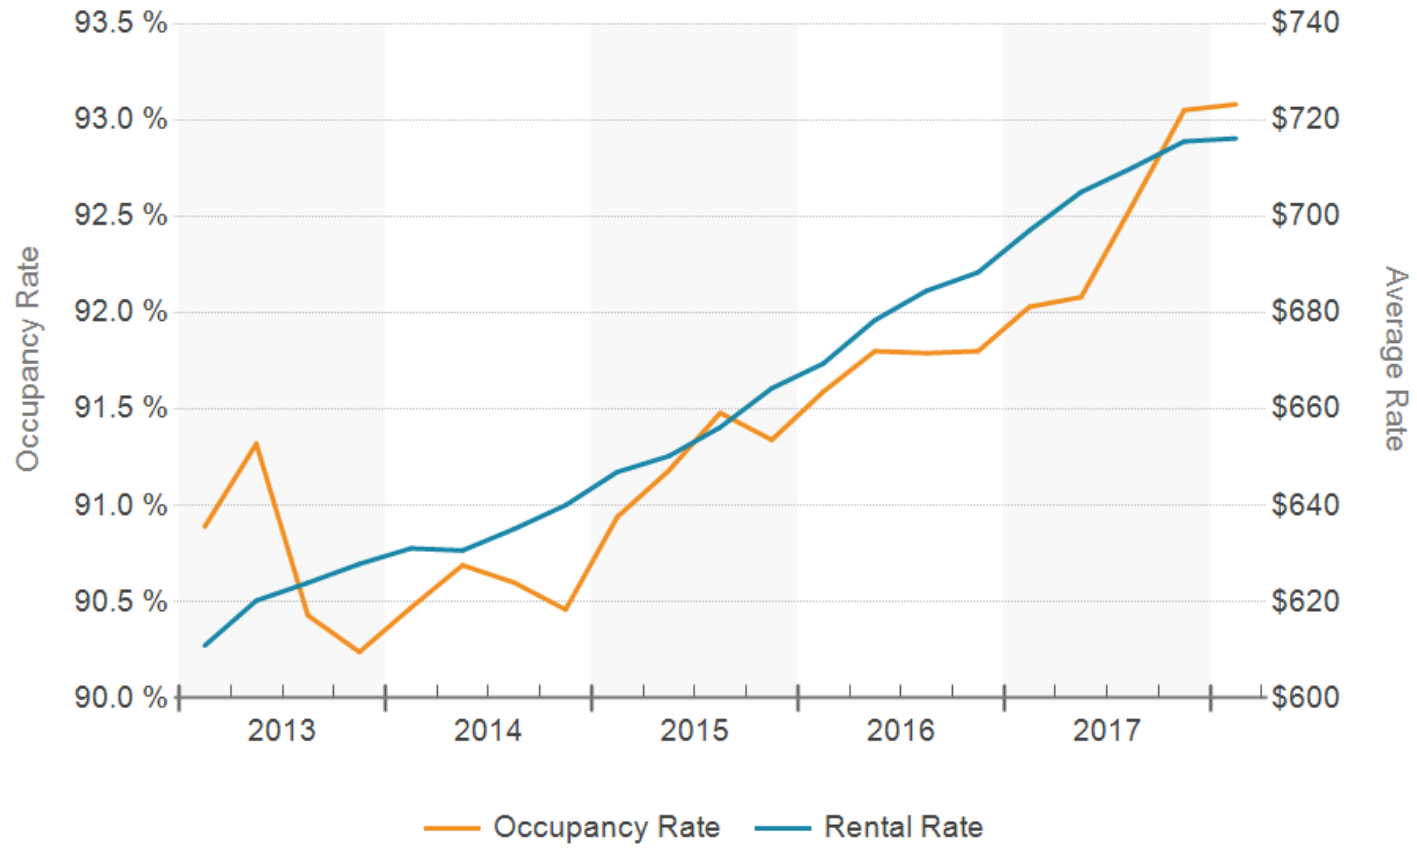

Multifamily

Chris Evans

Executive Vice President

HSL Asset Management, LLC

Vacancy Rate

CoStar

Occupancy & Rental Rate

Asking Rent Per SF